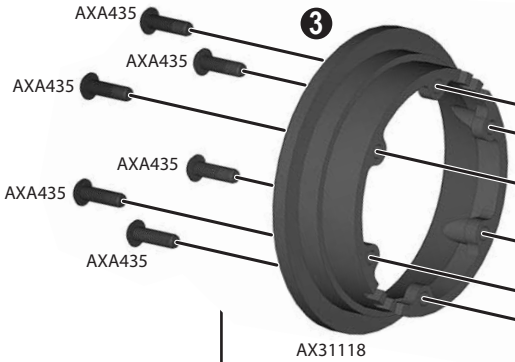

AXA435
M3x10mm

x12

Note

**Optional Configurations of wheel
1, 2, or 3 holes for tire breathability**

AXA0023
M2.6X8mm

x12

2

x2