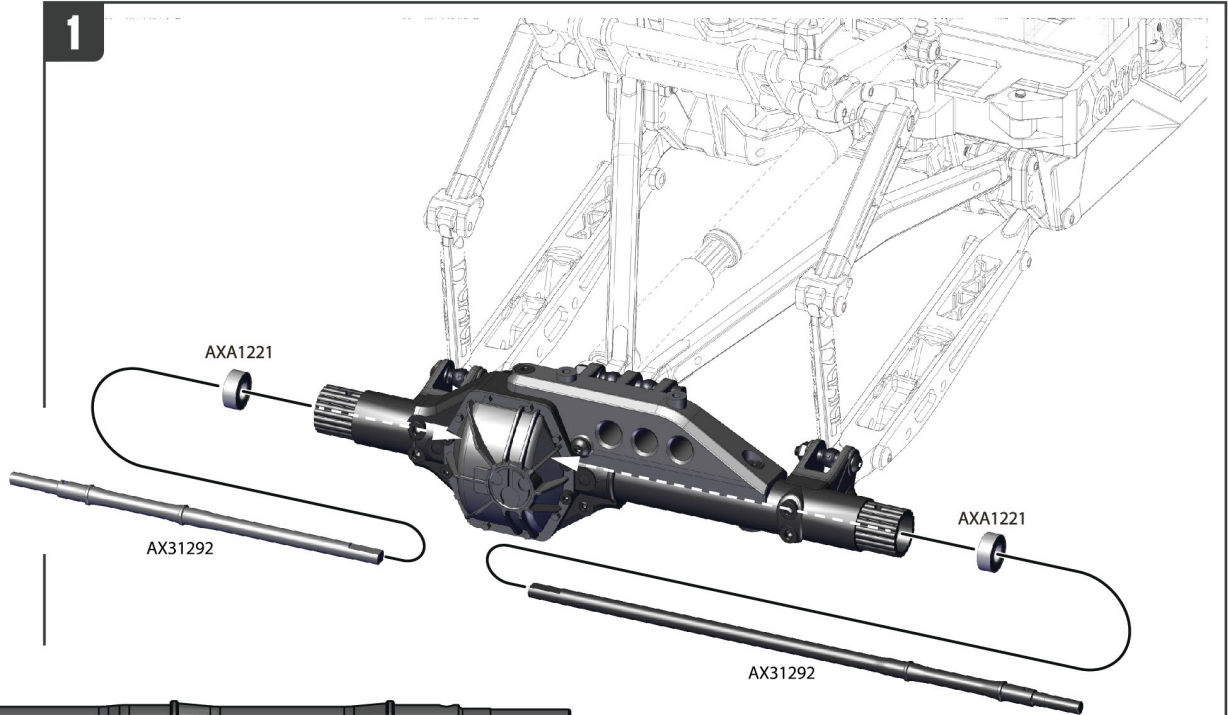

AXA1221
Bearing 5x11x4mm **x2**

1

AX31292
AR60 OCP Rear Full Width Axle Set 6x114.1mm **x1**

AX31292
AR60 OCP Rear Full Width Axle Set 6x170mm **x1**

AXA0113
M3x6mm **x4**

AXA1221
Bearing 5x11x4mm **x2**

2

AX31291
AR60 OCP Full Width Axle Adpater Set **x2**