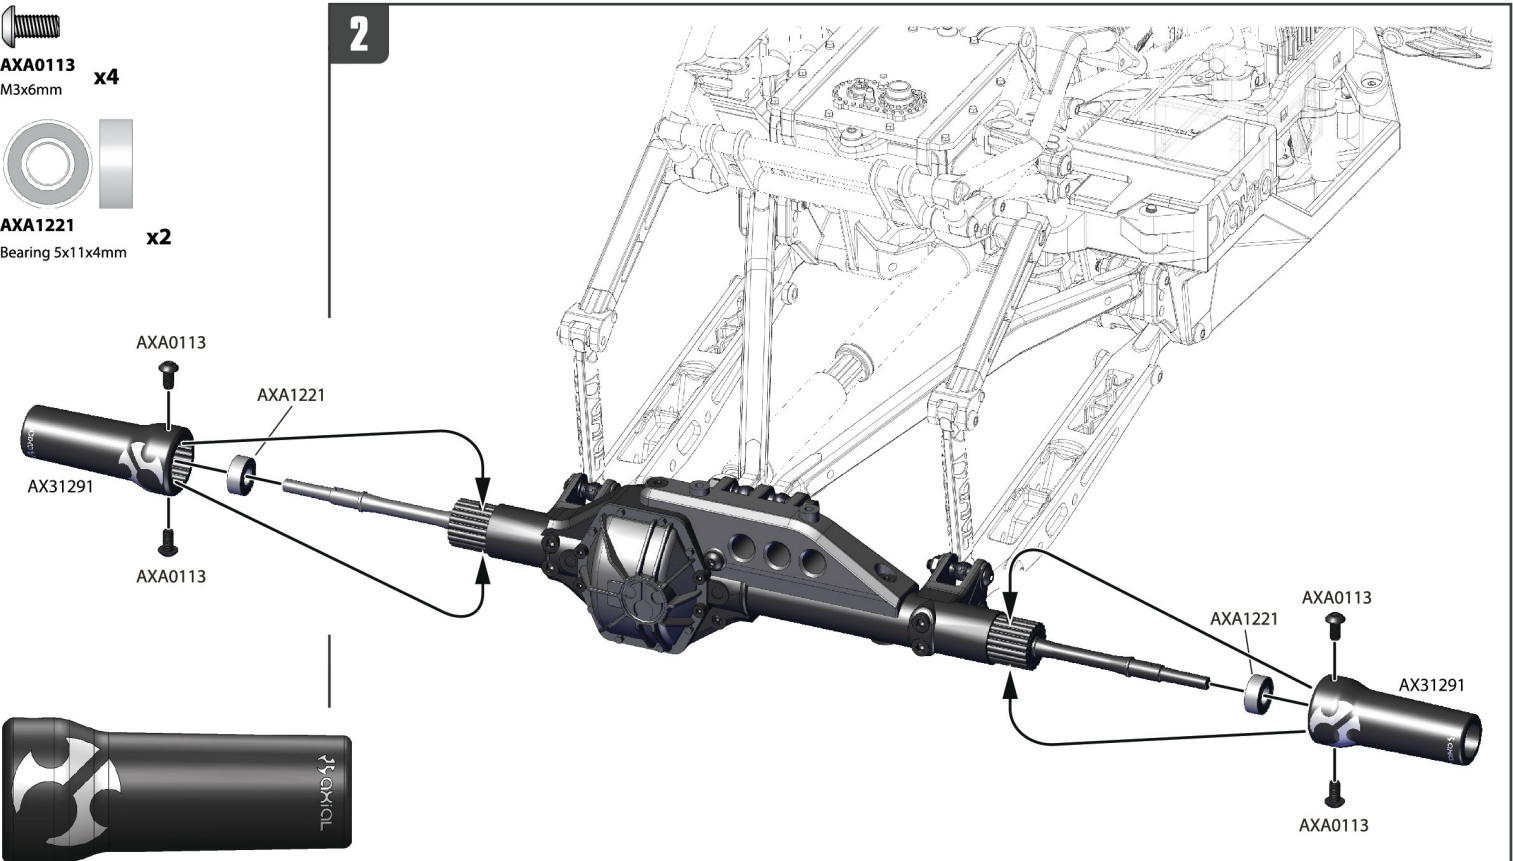

AXA1221
Bearing 5x11x4mm **x2**

1

AX31292
AR60 OCP Rear Full Width Axle Set 6x114.1mm **x1**

AX31292
AR60 OCP Rear Full Width Axle Set 6x170mm **x1**

AXA0113
M3x6mm **x4**

AXA1221
Bearing 5x11x4mm **x2**

2

AX31291
AR60 OCP Full Width Axle Adpater Set **x2**