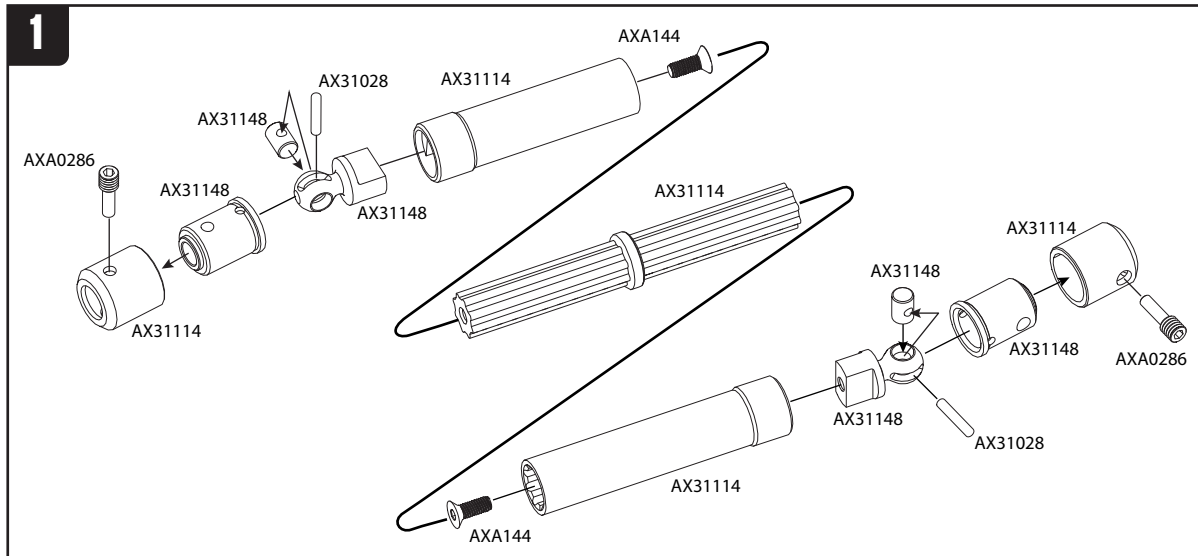

**AX31028** x4  
2.0x11mm

**AXA144** x4  
M3x8mm

**AXA0286** x4  
M4x12mm

**AX31148** x4  
4.5x6.5mm

**AX31148** x4  
WB8-HD Driveshaft Coupler Set

**AX31148** x4  
WB8-HD Driveshaft Coupler Set

**AX31114**x1  
WB8-HD Driveshaft

**Front Driveshaft Part Callout**

Product	Vehicle Front		Transmission		Vehicle Rear
AX10	1	5	4	5	9
SCX10(11.4WB)	1	5	4	5	9
SCX10(12.0WB)	1	6	4	5	9
SCX10(12.3WB)	1	6	4	6	9
Wraith	1	7	3	6	9
Yeti	X	X	X	X	X

**Rear Driveshaft Part Callout**

Product	Transmission	Vehicle Front		Vehicle Rear	
AX10	9	5	4	5	1
SCX10(11.4WB)	9	5	4	5	1
SCX10(12.0WB)	9	9	4	6	1
SCX10(12.3WB)	9	9	4	7	1
Wraith	9	6	3	7	1
Yeti	1	7	2	8	1