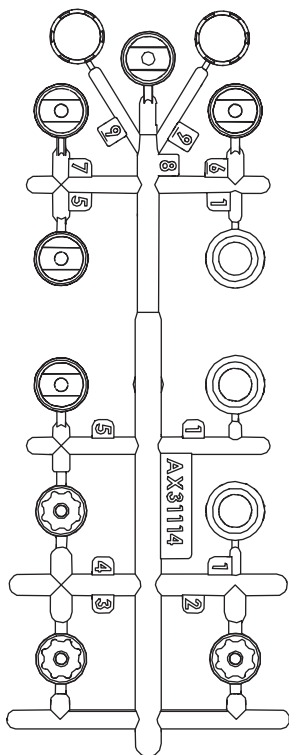

**AX31028** x4  
2.0x11mm

**AXA144** x4  
M3x8mm

**AXA0286** x4  
M4x12mm

**AX31148** x4  
4.5x6.5mm

**AX31148** x4  
WB8-HD Driveshaft Coupler Set

**AX31148** x4  
WB8-HD Driveshaft Coupler Set

**AX31114**x1  
WB8-HD Driveshaft

**Front Driveshaft Part Callout**

Product	Vehicle Front		Transmission		Vehicle Rear
AX10	1	5	4	5	9
SCX10(11.4WB)	1	5	4	5	9
SCX10(12.0WB)	1	6	4	5	9
SCX10(12.3WB)	1	6	4	6	9
Wraith	1	7	3	6	9
Yeti	X	X	X	X	X

**Rear Driveshaft Part Callout**

Product	Transmission	Vehicle Front		Vehicle Rear	
AX10	9	5	4	5	1
SCX10(11.4WB)	9	5	4	5	1
SCX10(12.0WB)	9	9	4	6	1
SCX10(12.3WB)	9	9	4	7	1
Wraith	9	6	3	7	1
Yeti	1	7	2	8	1