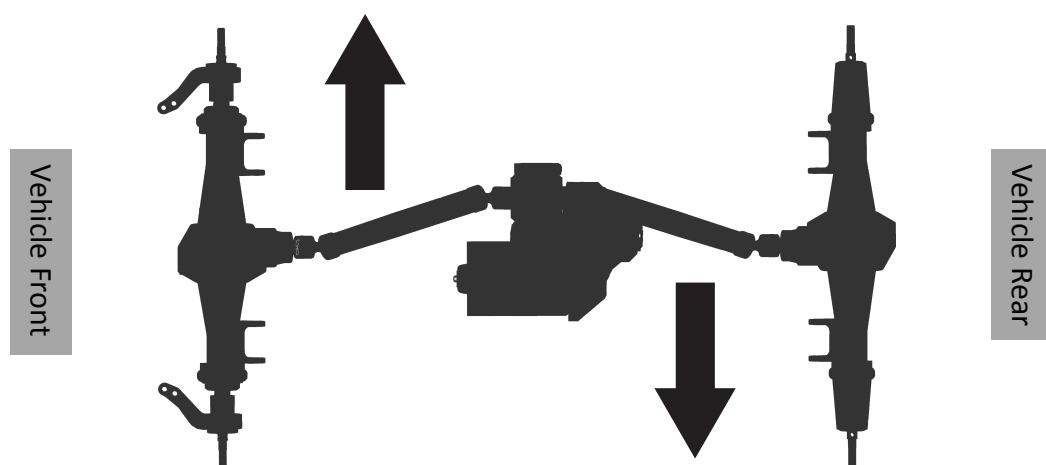

**AX31028** x4  
2.0x11mm

**AXA144** x4  
M3x8mm

**AXA0286** x4  
M4x12mm

**AX31148** x4  
4.5x6.5mm

**AX31148** x4  
WB8-HD Driveshaft Coupler Set

**AX31148** x4  
WB8-HD Driveshaft Coupler Set

**AX31114**x1  
WB8-HD Driveshaft

**Front Driveshaft Part Callout**

Product	Vehicle Front		Transmission		Vehicle Rear
AX10	1	5	4	5	9
SCX10(11.4WB)	1	5	4	5	9
SCX10(12.0WB)	1	6	4	5	9
SCX10(12.3WB)	1	6	4	6	9
Wraith	1	7	3	6	9
Yeti	X	X	X	X	X

**Rear Driveshaft Part Callout**

Product	Transmission	Vehicle Front		Vehicle Rear	
AX10	9	5	4	5	1
SCX10(11.4WB)	9	5	4	5	1
SCX10(12.0WB)	9	9	4	6	1
SCX10(12.3WB)	9	9	4	7	1
Wraith	9	6	3	7	1
Yeti	1	7	2	8	1