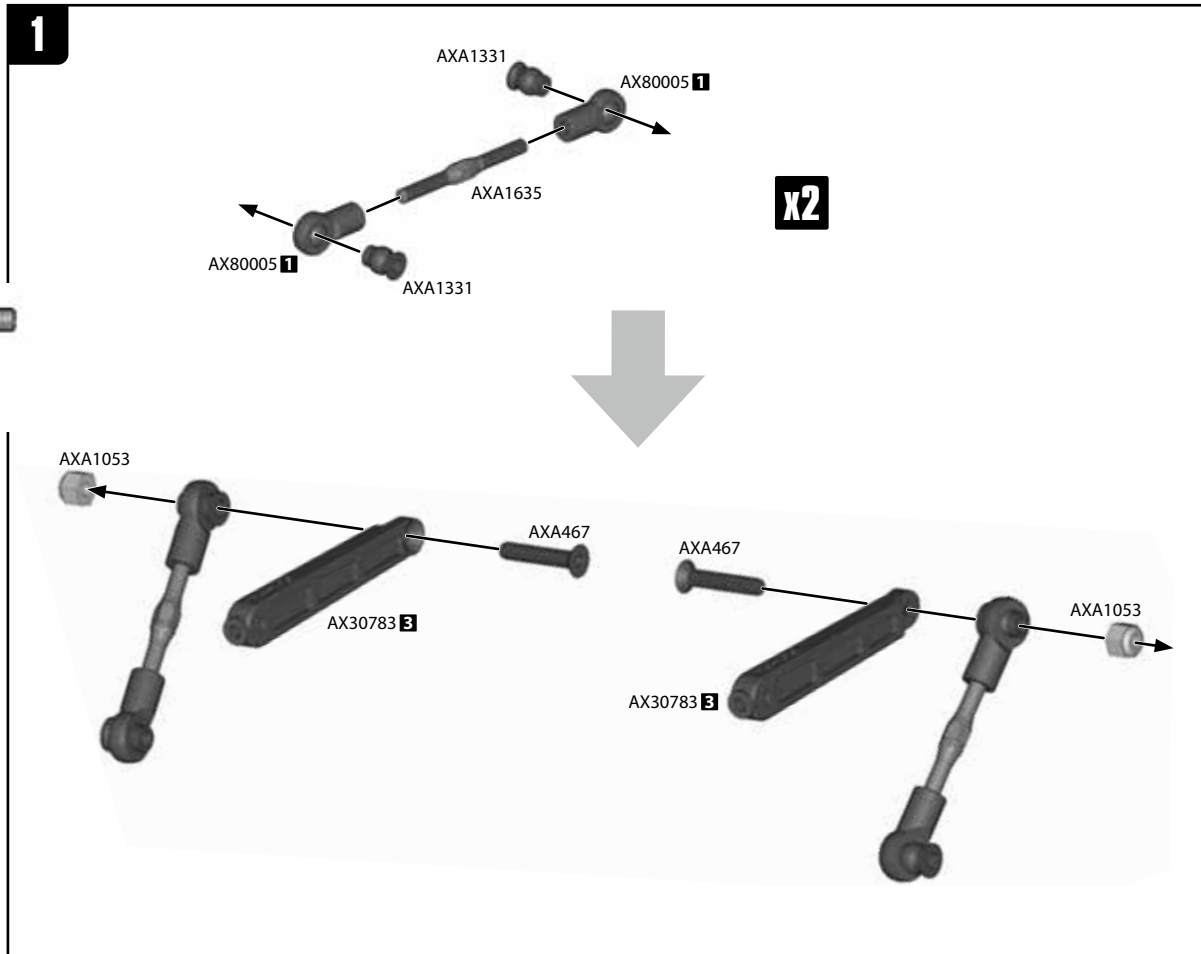

AXA467
M3x16mm **x2**

AXA1053
M3 Nylon Locking Hex Nut (BLACK) **x2**

AXA1635
M3x35mm Turnbuckle **x2**

 **AXA181**
M3x4mm **x2**

AXA120
M3x25mm **x2**

AXA1052
M3 Thin Nylon Locking Hex Nut **x2**