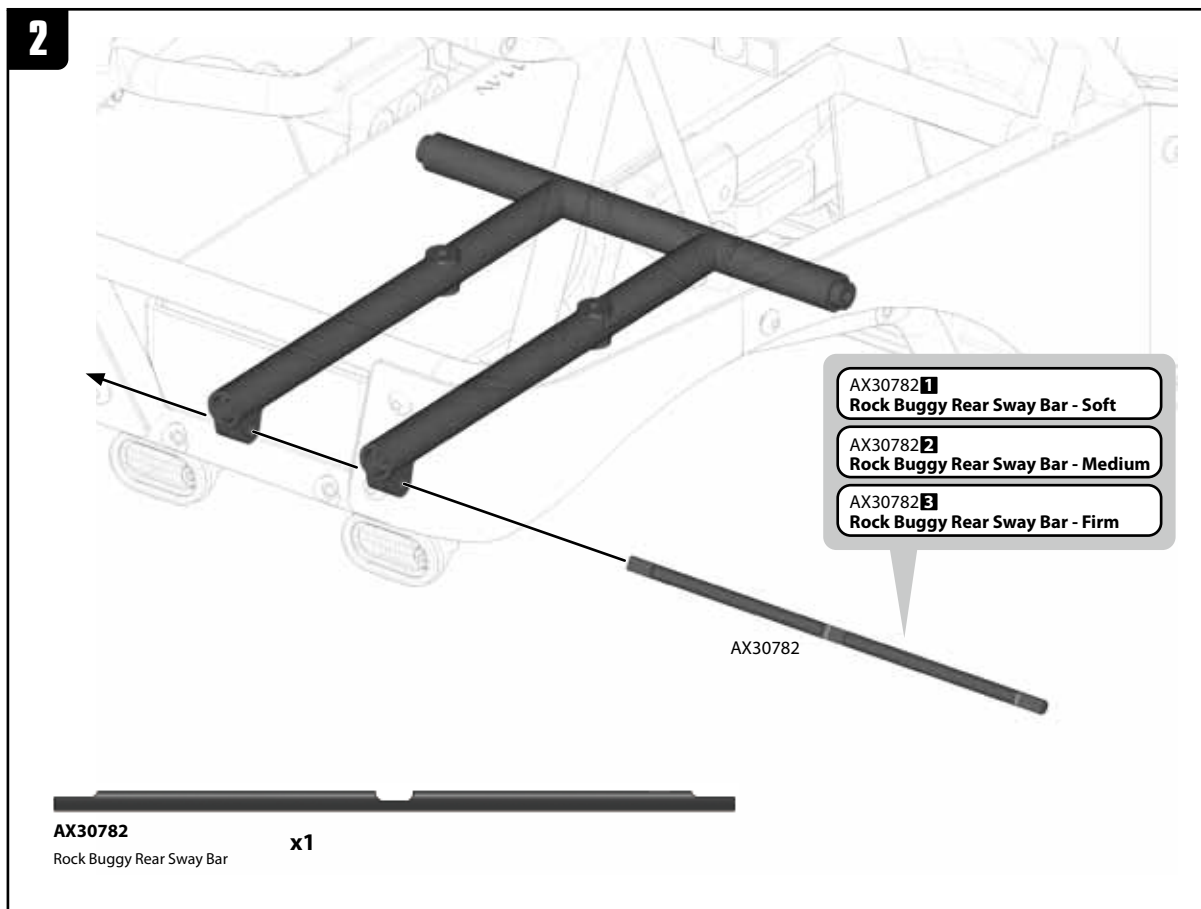

AXA467
M3x16mm **x2**

AXA1053
M3 Nylon Locking Hex Nut (BLACK) **x2**

AXA1635
M3x35mm Turnbuckle **x2**

 **AXA181**
M3x4mm **x2**

AXA120
M3x25mm **x2**

AXA1052
M3 Thin Nylon Locking Hex Nut **x2**