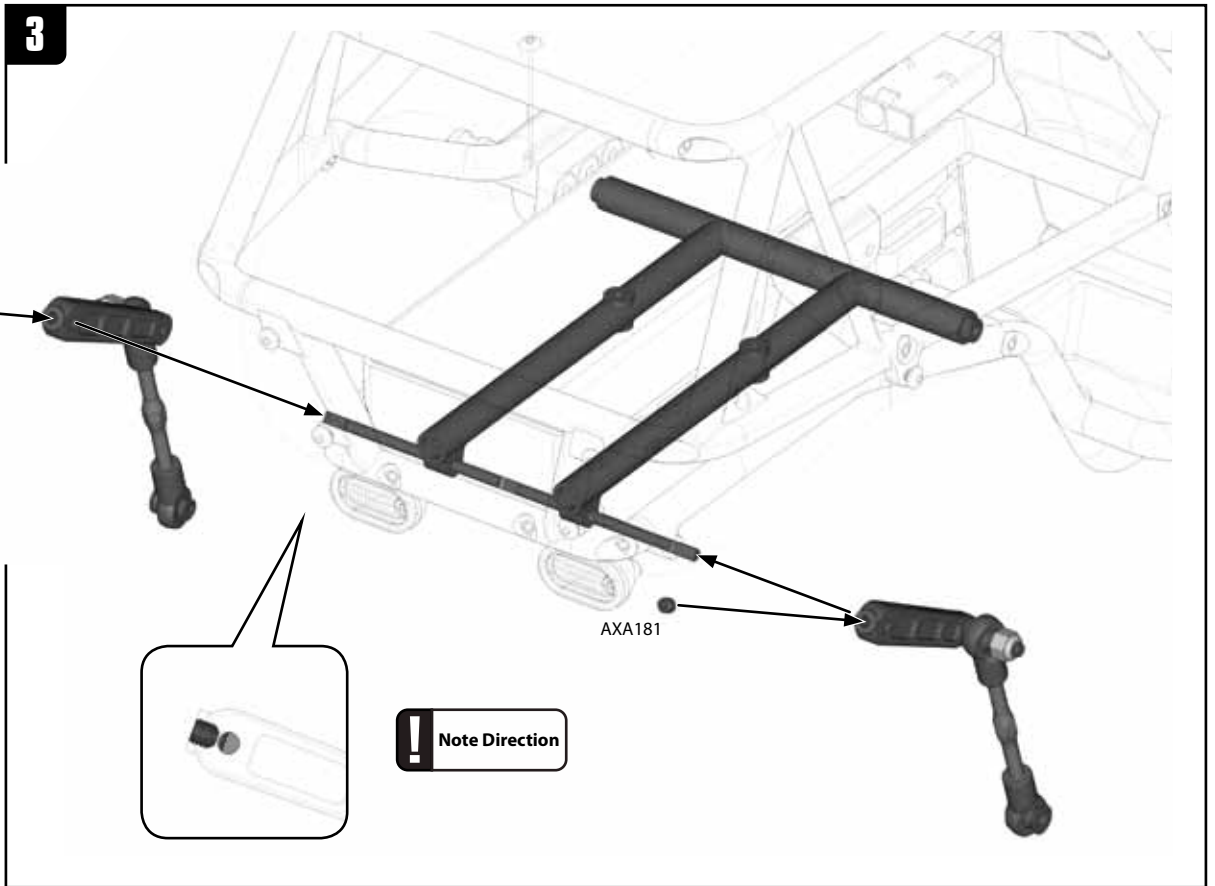

AXA467
M3x16mm **x2**

AXA1053
M3 Nylon Locking Hex Nut (BLACK) **x2**

AXA1635
M3x35mm Turnbuckle **x2**

 **AXA181**
M3x4mm **x2**

AXA120
M3x25mm **x2**

AXA1052
M3 Thin Nylon Locking Hex Nut **x2**