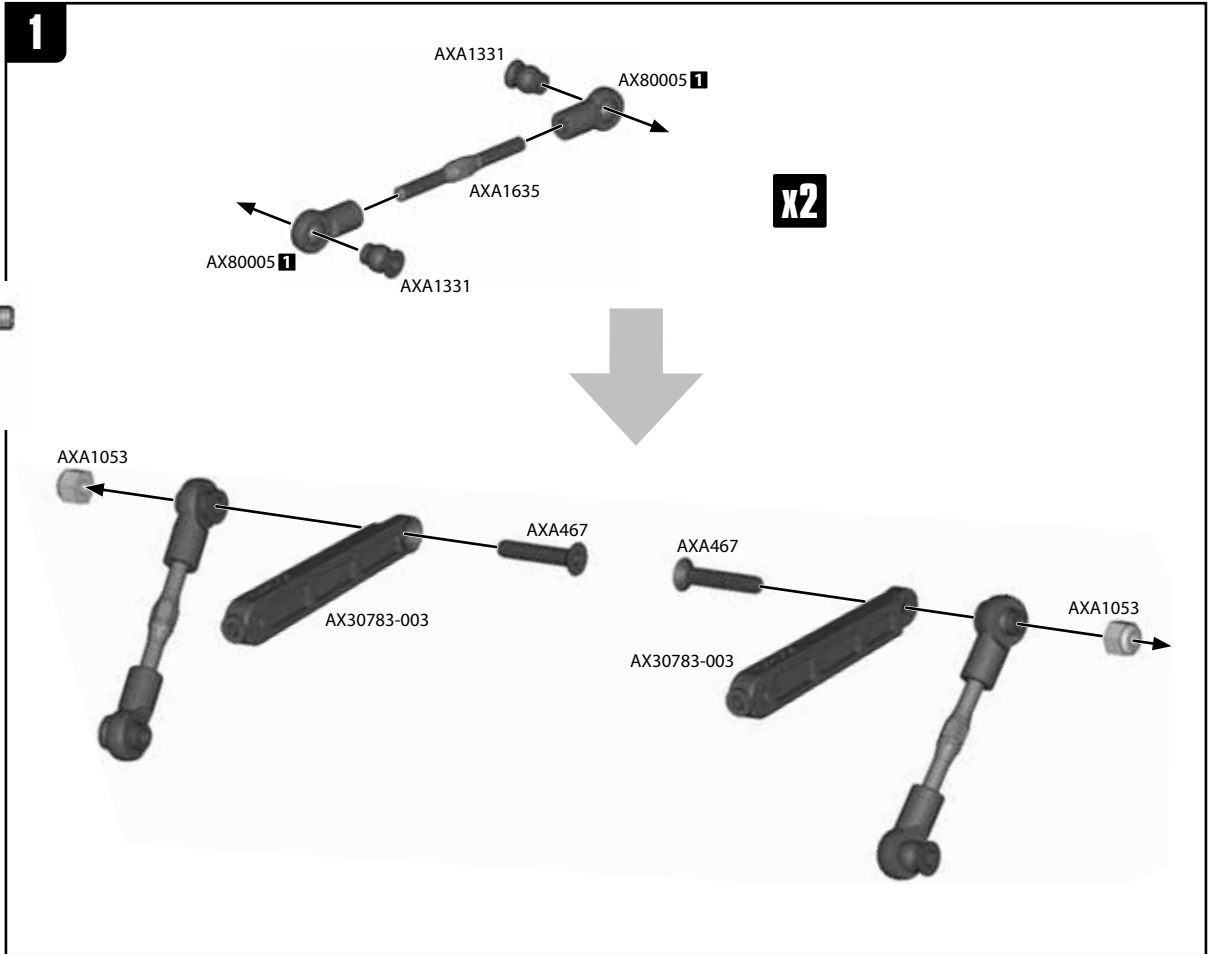

AXA467
M3x16mm **x2**

AXA1053
M3 Nylon Locking Hex Nut (BLACK) **x2**

AXA1635
M3x35mm Turnbuckle **x2**

 **AXA181**
M3x4mm **x2**

AXA120
M3x25mm **x2**

AXA1052
M3 Thin Nylon Locking Hex Nut **x2**