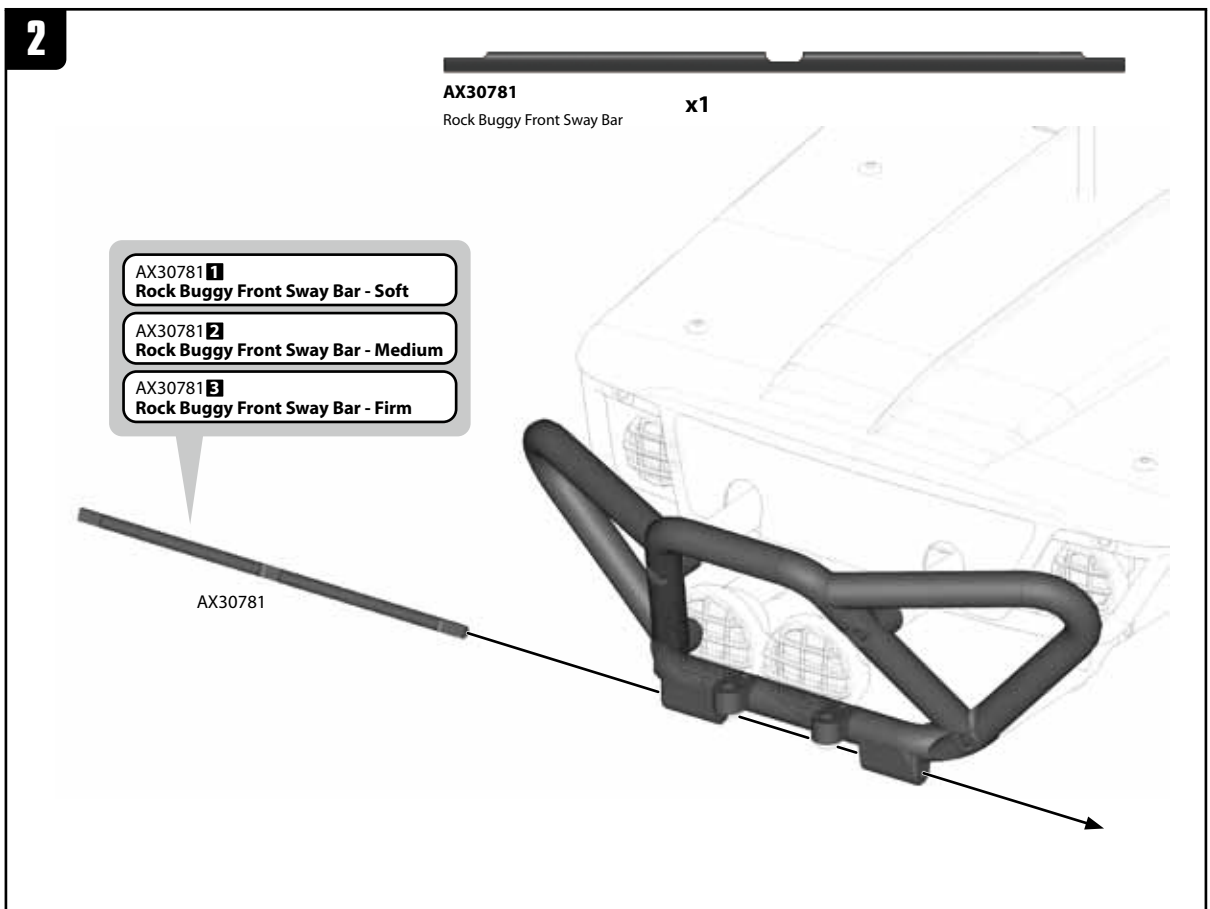

AXA467
M3x16mm **x2**

AXA1053
M3 Nylon Locking Hex Nut (BLACK) **x2**

AXA1635
M3x35mm Turnbuckle **x2**

 **AXA181**
M3x4mm **x2**

AXA120
M3x25mm **x2**

AXA1052
M3 Thin Nylon Locking Hex Nut **x2**