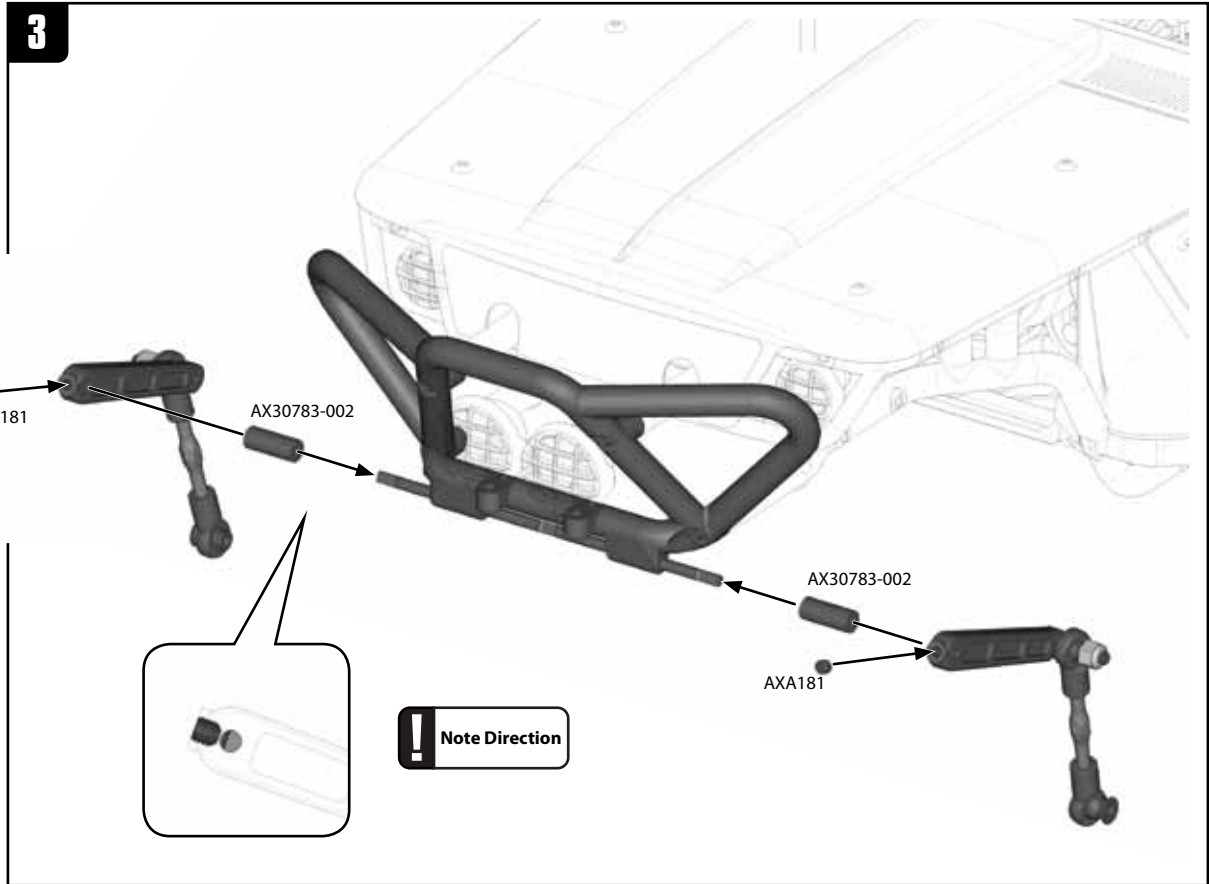

AXA467
M3x16mm **x2**

AXA1053
M3 Nylon Locking Hex Nut (BLACK) **x2**

AXA1635
M3x35mm Turnbuckle **x2**

 **AXA181**
M3x4mm **x2**

AXA120
M3x25mm **x2**

AXA1052
M3 Thin Nylon Locking Hex Nut **x2**