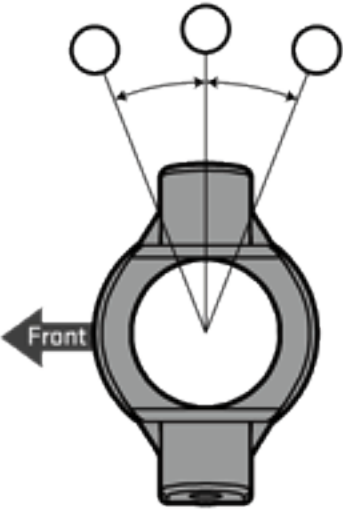

FRONT / REAR AXLES

Caster (Front Only)

Steering Knuckle (Front Only)

TIRES/FOAMS/WEIGHT

Front Tire: _____

Front Foam: _____

Front Weight: _____ oz.

Rear Tire: _____

Rear Foam: _____

Rear Weight: _____ oz.

ELECTRONICS

Transmitter: _____

Steering Servo: _____

Option Servo: _____

Front Motor: _____

Rear Motor: _____

Battery: _____

ESC(s): _____

NOTES

_____

_____

_____

_____