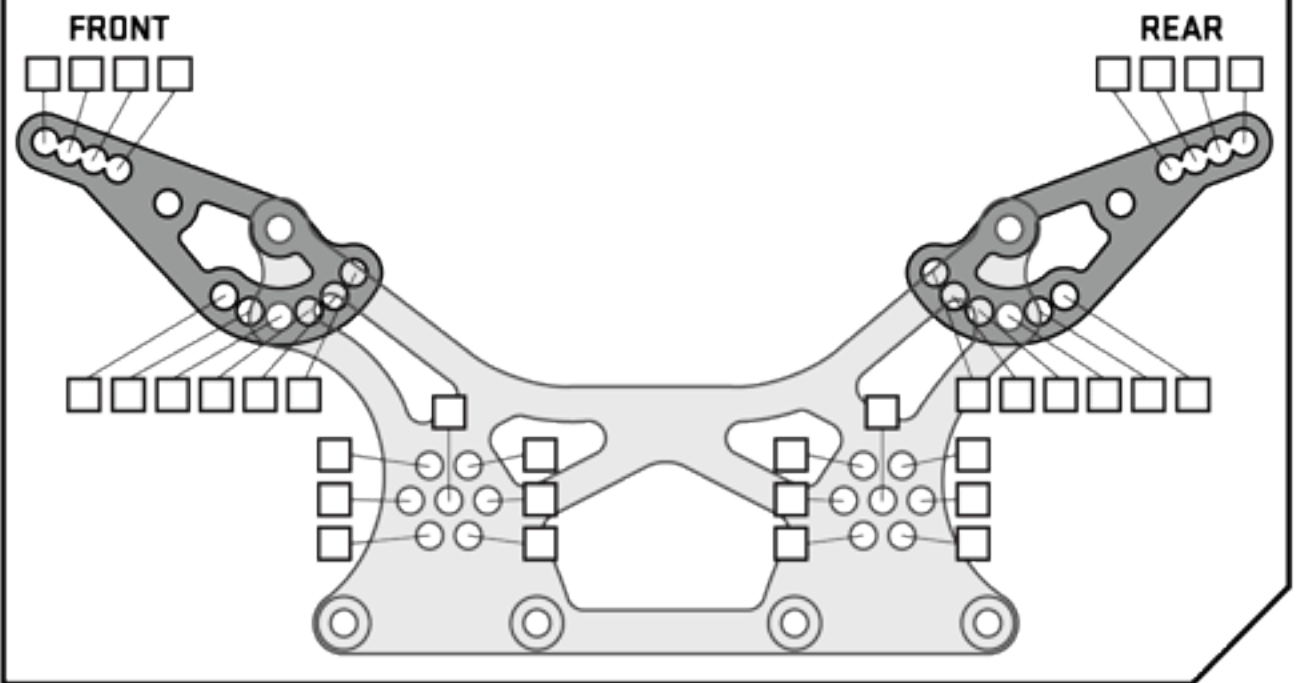

OPTION CHASSIS AX30750