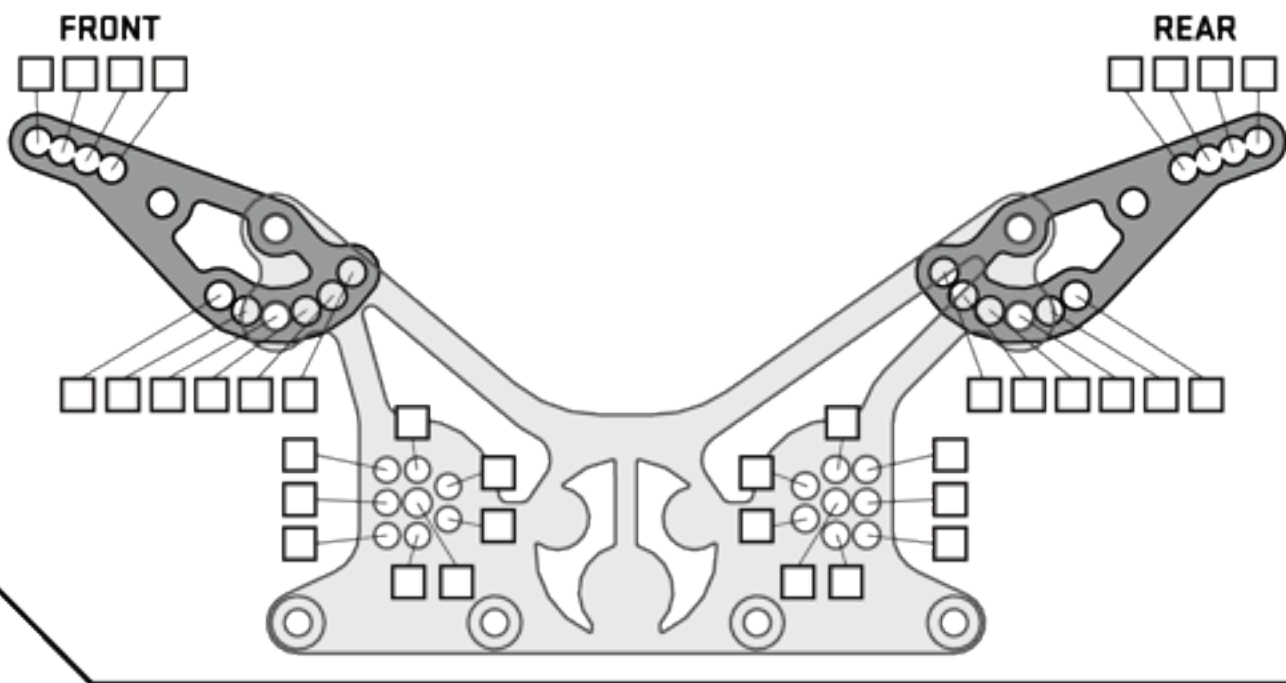

STOCK CHASSIS