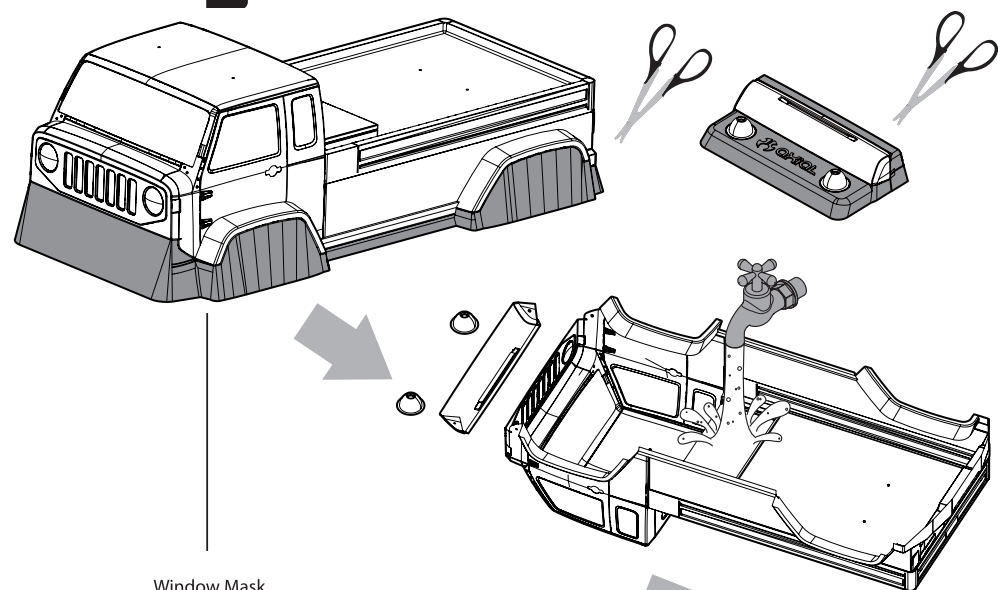

AX31268

FC Body - .040" (Clear)

1

Window Mask

Window Mask

Window Mask

1

AX31268

FC Body - .040" (Clear)

2

**AX31146**  
M2x4mm  
Hex Socket Button Head **x2**

**AX31147**  
M2 Nylon Locking Hex Nut **x2**

**AX31268-D001**  
Jeep FC Decals **x1**

AX31146

AX31147

AX31147

AX31146

LED's not included.  
Use Axial AX24252  
Double LED Light.  
String with AX24257  
Simple LED Controller.

Double side tape  
\*Not included

2

AX31268-1001