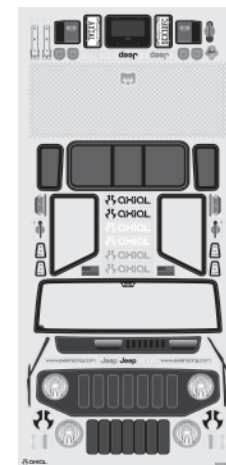

AX31268

FC Body - .040" (Clear)

1

Window Mask

Window Mask

Window Mask

1

AX31268

FC Body - .040" (Clear)

2

**AX31146**  
M2x4mm  
Hex Socket Button Head **x2**

**AX31147**  
M2 Nylon Locking Hex Nut **x2**

**AX31268-D001**  
Jeep FC Decals **x1**

AX31146

AX31147

AX31147

AX31146

LED's not included.  
Use Axial AX24252  
Double LED Light.  
String with AX24257  
Simple LED Controller.

Double side tape  
\*Not included

2

AX31268-1001