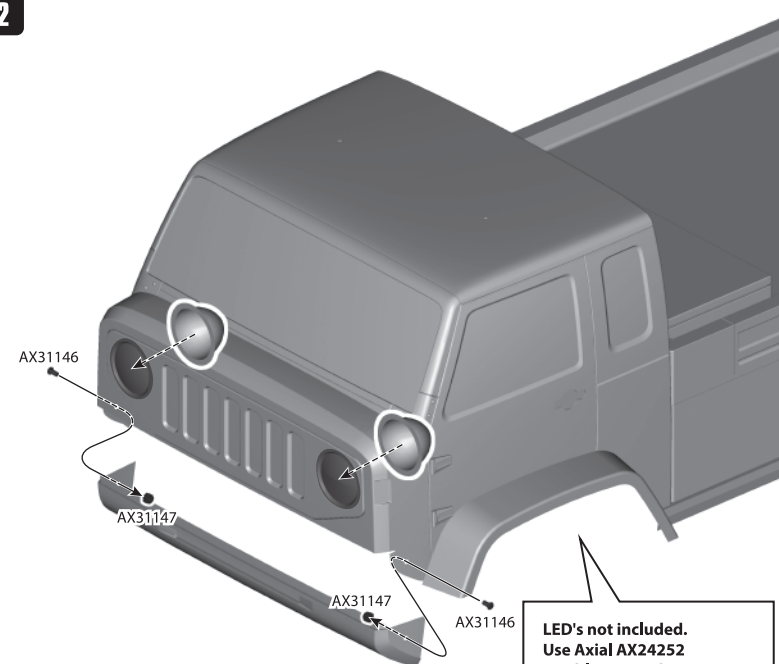

AX31268

FC Body - .040" (Clear)

1

Window Mask

Window Mask

Window Mask

1

AX31268

FC Body - .040" (Clear)

2

**AX31146**  
M2x4mm  
Hex Socket Button Head **x2**

**AX31147**  
M2 Nylon Locking Hex Nut **x2**

**AX31268-D001**  
Jeep FC Decals **x1**

AX31146

AX31147

AX31147

AX31146

LED's not included.  
Use Axial AX24252  
Double LED Light.  
String with AX24257  
Simple LED Controller.

Double side tape  
\*Not included

2

AX31268-1001