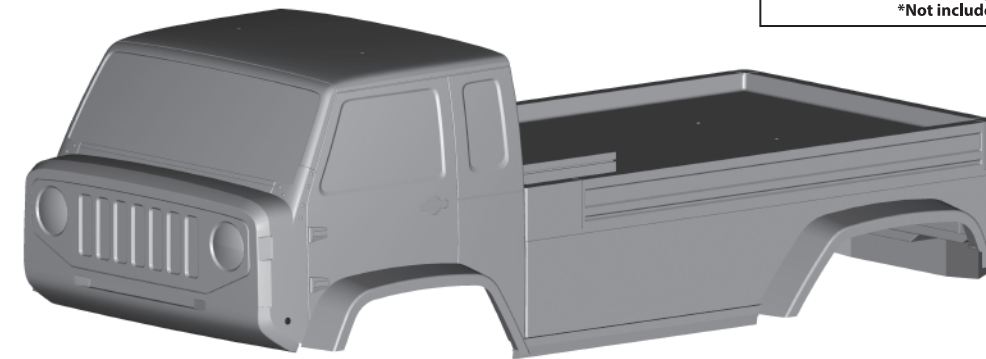

AX31146

AX31147

AX31147

AX31146

LED's not included.
Use Axial AX24252
Double LED Light.
String with AX24257
Simple LED Controller.

Double side tape
*Not included